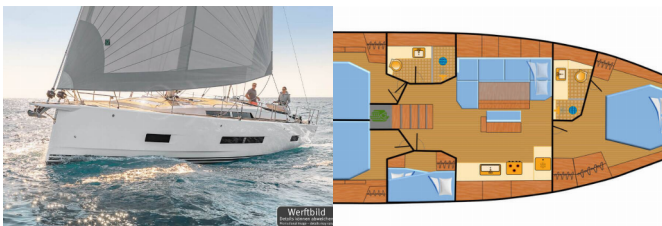

HANSE 460

Antares (2026)

Conviva Maris D.O.O. • Paraćeva 8 • 21000 Split • Croatia

Phone: +385 91 300 2377

E-mail: info@croatia-holidays-charter.com

Web: www.croatia-holidays-charter.com

Yacht Base	Mallorca, Can Pastilla, Spain
Yacht ID	7433
Yacht Brands	Hanse Yachts
Yacht Name	Antares
Production Year	2026
Length	14.60 M
Cabins	4
Berths	8 + 2
Max Persons	10
WC	2

ADDITIONAL: Flag

COMFORT: Cockpit cushions

DECK: Anchor light, Anchor with chain, Bathing platform, Bimini top, Boat hook, Cockpit table, Cockpit/stern, outside shower, Davit, Deck brush, Dinghy, Electric anchor windlass, Fenders, Jerry cans for diesel, Mooring ropes, Plastic bucket, Spare anchor (Reserve, Auxiliary anchor), Sprayhood, Swimming ladder, Teak cockpit, Teak deck

SAILS: Electric winch, Halyard winches, Lazy bag, Lazy jacks, Main sheet winches, One line reffsystem

YACHT ELECTRICS: 12V Socket, 220V socket, Adapter, Air Conditioning, Bilge pump - Electric, Converter 230V/12V, Generator, Shore connection 220 V, USB sockets