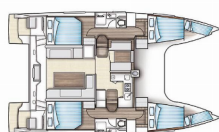

Yacht Base	Tribunj D-Marin, Croatia
Yacht ID	7403
Yacht Brands	Bavaria
Yacht Name	Whale Symphony
Production Year	2018
Length	11.99 M
Cabins	4 + 2
Berths	8 + 2
Max Persons	12
WC	2

COMFORT: Bed linen, Cockpit cushions

DECK: Anchor line, Anchor swivel, Bathing platform, Bimini top, Black ball, Black conus, Boat hook, Bosun's chair (Safe seat) (boatswain's chair), Canister for water, Chairs, Cockpit full tent, Cockpit table, Cockpit/stern, outside shower, Davit, Dinghy, Dinghy (byboat) pump, Electric anchor windlass, Fenders, Gangway, Hawser, Impeller, V-belt, oilfilter, Jerry cans for diesel, Main anchor, Mooring ropes, Plastic bucket, Remote control for anchor winch with chain counter at helm, Repair box for dinghy, Round/globular fender, Spare anchor (Reserve, Auxiliary anchor), Spotlight / Headlights, Spring line, Water hose