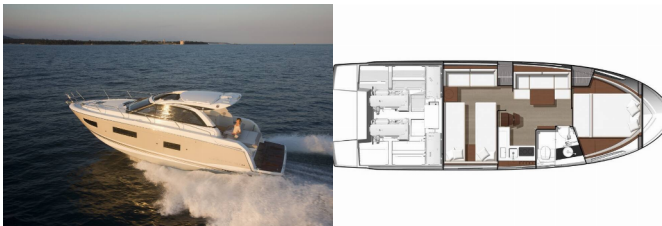

LEADER 40

Malima (2014)

Conviva Maris D.O.O. • Paraćeva 8 • 21000 Split • Croatia

Phone: +385 91 300 2377

E-mail: info@croatia-holidays-charter.com

Web: www.croatia-holidays-charter.com

Yacht Base	Pula, Marina Polesana, Croatia
Yacht ID	7320
Yacht Brands	Jeanneau
Yacht Name	Malima
Production Year	2014
Length	12.33 M
Cabins	2
Berths	4
Max Persons	4
WC	1

COMFORT: Cockpit cushions, Deck cushions, Sun mattresses

DECK: Anchor, Bathing platform, Bilge pump - Mechanic, Cockpit light, Cockpit table, Cockpit/stern, outside shower, Electric anchor windlass, Swimming ladder, Teak cockpit, Winter cover