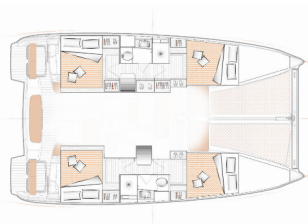

Conviva Maris D.O.O. • Paraćeva 8 • 21000 Split • Croatia

Phone: +385 91 300 2377

E-mail: info@croatia-holidays-charter.com

Web: www.croatia-holidays-charter.com