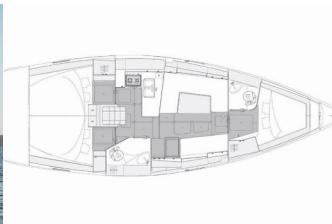

ELAN IMPRESSION 40.1

Pixi (2023)

Conviva Maris D.O.O. • Paraćeva 8 • 21000 Split • Croatia

Phone: +385 91 300 2377

E-mail: info@croatia-holidays-charter.com

Web: www.croatia-holidays-charter.com

Yacht Base	Trogir, Marina Trogir (ex.SCT), Croatia
Yacht ID	7307
Yacht Brands	Elan Marine
Yacht Name	Pixi
Production Year	2023
Length	11.99 M
Cabins	3
Berths	6 + 2
WC	2

COMFORT: Bedlinen and towels, Cockpit cushions, Sundeck cushions

DECK: Anchor with chain, Bathing platform, Bilge pump - Mechanic, Bimini top, Boat hook, Cockpit fridge, Cockpit light, Cockpit table, Cockpit/stern, outside shower, Dinghy, Electric anchor windlass, Fenders, Grill/Barbecue/Plancha, Jerry cans for diesel, Sprayhood, Swimming ladder, Teak cockpit