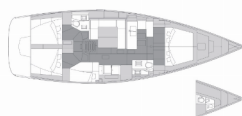

ELAN IMPRESSION 50.1

Epetion (2024)

Conviva Maris D.O.O. • Paraćeva 8 • 21000 Split • Croatia

Phone: +385 91 300 2377

E-mail: info@croatia-holidays-charter.com

Web: www.croatia-holidays-charter.com

Yacht Base	Trogir, Marina Trogir (ex.SCT), Croatia
Yacht ID	7289
Yacht Brands	Elan Marine
Yacht Name	Epetion
Production Year	2024
Length	15.18 M
Cabins	5 + 1
Berths	10 + 1 + 1
WC	2