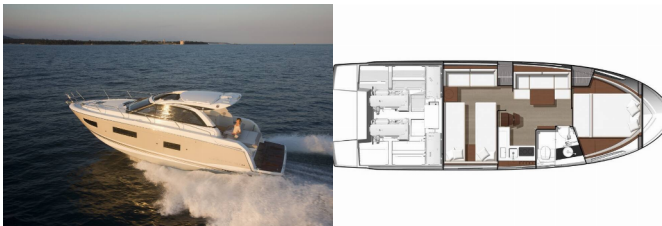

LEADER 40

Malima (2014)

Conviva Maris D.O.O. • Paraćeva 8 • 21000 Split • Croatia

Phone: +385 91 300 2377

E-mail: info@croatia-holidays-charter.com

Web: www.croatia-holidays-charter.com

Yacht Base	Pula, Marina Polesana, Croatia
Yacht ID	7274
Yacht Brands	Jeanneau
Yacht Name	Malima
Production Year	2014
Length	12.33 M
Cabins	2
Berths	4
Max Persons	4
WC	1

COMFORT: Cockpit cushions, Deck cushions, Sun mattresses

DECK: Anchor, Bathing platform, Bilge pump - Mechanic, Cockpit light, Cockpit table, Cockpit/stern, outside shower, Electric anchor windlass, Swimming ladder, Teak cockpit, Winter cover