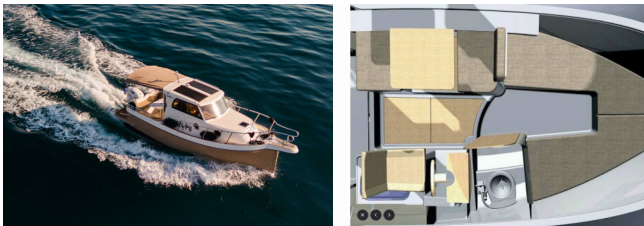

LEIDI 660

H2 (2025)

Conviva Maris D.O.O. • Paraćeva 8 • 21000 Split • Croatia

Phone: +385 91 300 2377

E-mail: info@croatia-holidays-charter.com

Web: www.croatia-holidays-charter.com

Yacht Base	Marina Tehnomont Veruda, Pula, Croatia
Yacht ID	7210
Yacht Brands	Leidi
Yacht Name	H2
Production Year	2025
Length	7.20 M
Cabins	1
Berths	2 + 1
WC	1

COMFORT: Bedlinen and towels, Pillows

DECK: Anchor chain counter, Anchor with chain, Bathing platform, Bimini top, Cockpit/stern, outside shower, Electric anchor windlass

ENTERTAINMENT: Radio, USB, Bluetooth, Snorkeling equipment, Wi-Fi Internet

GALLEY: Coffee pot, Kitchen utensils (Galley equipment, cutlery), Refrigerator, Sink, Stove

NAVIGATION: Bow thruster, Depthsounder, GPS chart plotter

SAFETY: Distress flare box, Fire extinguisher, First aid kit, VHF radio

YACHT ELECTRICS: Fish finder, Heating, Inverter, Solar panels, USB sockets