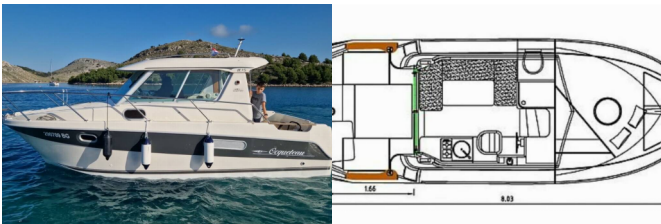

COMFORT: Bed linen, Cockpit cushions, Towels

DECK: Bathing platform, Bimini top, Cockpit/stern, outside shower

ENTERTAINMENT: Sound System

GALLEY: Refrigerator

INTERIOR: Electric toilet

NAVIGATION: GPS

YACHT ELECTRICS: Solar panels, USB sockets

Yacht Base	Marina Drage, Croatia
Yacht ID	7202
Yacht Brands	Ocqueteau
Yacht Name	Range Cruiser
Production Year	2006
Length	8.48 M
Cabins	1
Berths	2 + 2
WC	1

PRICE AND AVAILABILITY

Ocqueteau 815 Range Cruiser Range Cruiser (2006)