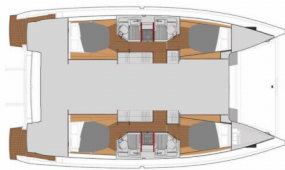

Conviva Maris D.O.O. • Paraćeva 8 • 21000 Split • Croatia

Phone: +385 91 300 2377

E-mail: info@croatia-holidays-charter.com

Web: www.croatia-holidays-charter.com