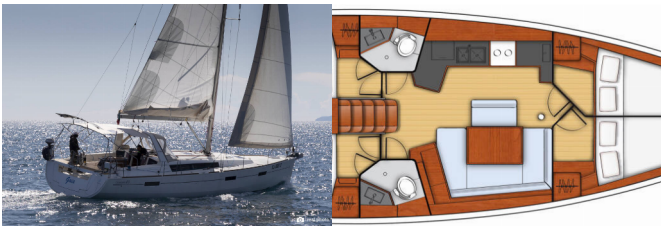

<b>Yacht Base</b>	Sardinia, Cannigione, Italy
<b>Yacht ID</b>	697
<b>Yacht Brands</b>	Beneteau
<b>Yacht Name</b>	Gaia
<b>Production Year</b>	2017
<b>Length</b>	13.85 M
<b>Cabins</b>	4
<b>Berths</b>	8 + 2
<b>Max Persons</b>	10
<b>WC</b>	2

**COMFORT:** Bed linen, Cockpit cushions

**DECK:** Bathing platform, Bimini top, Cockpit table, Cockpit/stern, outside shower, Dinghy, Electric anchor windlass, Sprayhood, Teak cockpit

**ENTERTAINMENT:** Radio CD player