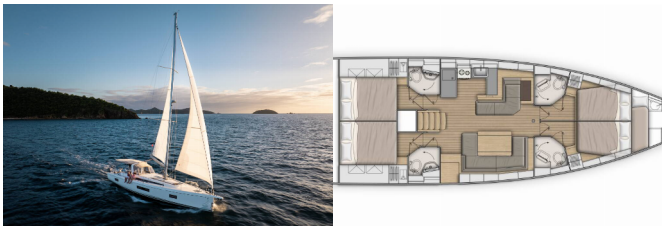

OCEANIS 51.1

Sunday Girl (2024)

Conviva Maris D.O.O. • Paraćeva 8 • 21000 Split • Croatia

Phone: +385 91 300 2377

E-mail: info@croatia-holidays-charter.com

Web: www.croatia-holidays-charter.com

Yacht Base	BVI, Tortola, Nanny Cay Marina, British Virgin Islands
Yacht ID	6865
Yacht Brands	Beneteau
Yacht Name	Sunday Girl
Production Year	2024
Length	15.94 M
Cabins	4 + 1
Berths	8 + 1 + 1
Max Persons	10
WC	4

COMFORT: Cockpit cushions, Windscoops

DECK: Bimini top, Cockpit table, Cockpit/stern, outside shower, Dinghy with outboard engine, Electric anchor windlass, Grill/Barbecue/Plancha, Main anchor, Spare anchor (Reserve, Auxiliary anchor), Sprayhood, Swimming ladder