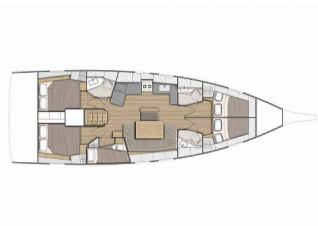

Conviva Maris D.O.O. • Paraćeva 8 • 21000 Split • Croatia

Phone: +385 91 300 2377

E-mail: info@croatia-holidays-charter.com

Web: www.croatia-holidays-charter.com