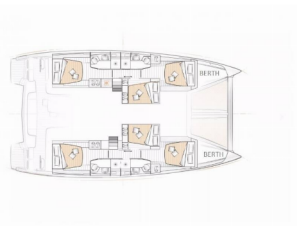

Conviva Maris D.O.O. • Paraćeva 8 • 21000 Split • Croatia

Phone: +385 91 300 2377

E-mail: info@croatia-holidays-charter.com

Web: www.croatia-holidays-charter.com