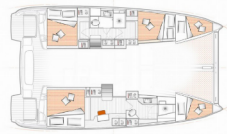

**COMFORT:** Cockpit cushions, Sunshades

**DECK:** Cockpit table, Cockpit/stern, outside shower, Davit, Dinghy, Electric anchor windlass

**ENTERTAINMENT:** Bluetooth player, Sound System

**GALLEY:** Freezer, Hot water, Oven, Pressurized water system, Refrigerator, Stove