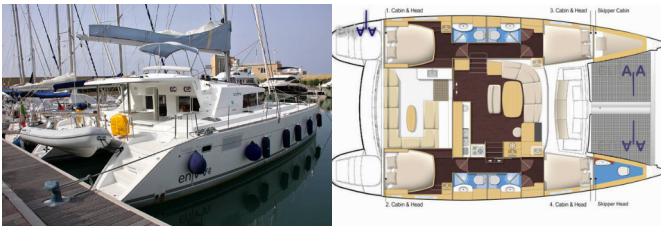

<b>Yacht Base</b>	Marina Di San Vincenzo Toscana, Italy
<b>Yacht ID</b>	6769
<b>Yacht Brands</b>	Lagoon
<b>Yacht Name</b>	Enjala
<b>Production Year</b>	2010
<b>Length</b>	13.61 M
<b>Cabins</b>	5
<b>Berths</b>	8 + 2 + 1
<b>Max Persons</b>	11
<b>WC</b>	5

**COMFORT:** Blankets, Pillows

**DECK:** Anchor with chain, Bimini top, Boat hook, Bosun's chair (Safe seat) (boatswain's chair), Cockpit table, Cockpit/stern, outside shower, Dinghy with outboard engine, Electric anchor windlass, Mooring ropes, Spare anchor (Reserve, Auxiliary anchor), Sprayhood, Winch handles

**SAFETY:** Emergency tiller, First aid kit, Life belts (Safety harness), Safety equipment, Self inflating life vest, VHF radio

**SAILS:** Electric winch

**YACHT ELECTRICS:** 12V Socket, 230 volt socket, Air Conditioning, Battery charger, Generator, Heating, Shore power connection, Solar panels