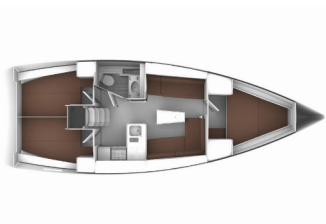

Conviva Maris D.O.O. • Paraćeva 8 • 21000 Split • Croatia

Phone: +385 91 300 2377

E-mail: info@croatia-holidays-charter.com

Web: www.croatia-holidays-charter.com