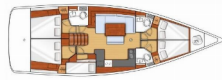

Conviva Maris D.O.O. • Paraćeva 8 • 21000 Split • Croatia

Phone: +385 91 300 2377

E-mail: info@croatia-holidays-charter.com

Web: www.croatia-holidays-charter.com