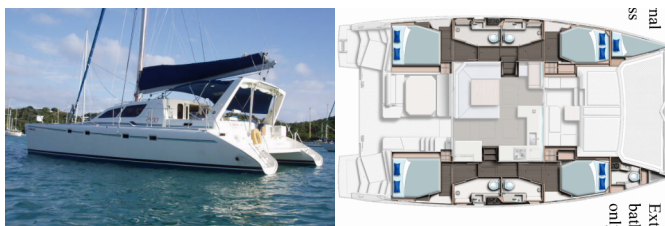

LEOPARD 45

Lady Lety (2023)

Conviva Maris D.O.O. • Paraćeva 8 • 21000 Split • Croatia

Phone: +385 91 300 2377

E-mail: info@croatia-holidays-charter.com

Web: www.croatia-holidays-charter.com

Yacht Base	Procida, Italy
Yacht ID	6640
Yacht Brands	Leopard
Yacht Name	Lady Lety
Production Year	2023
Length	13.72 M
Cabins	4 + 1
Berths	8 + 2 + 1
WC	4 + 1

COMFORT: Pillows

DECK: Anchor with chain, Bilge pump - Mechanic, Bimini top, Boat hook, Bosun's chair (Safe seat) (boatswain's chair), Deck brush, Electric anchor windlass, Fenders, Flybridge, Fuel funnel, Gangway, Mooring ropes, Outboard engine, Plastic bucket, Spare anchor (Reserve, Auxiliary anchor), Swimming ladder, Tender, Water hose, Winch handles