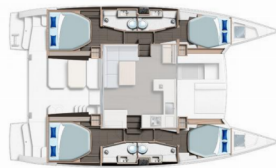

LEOPARD 42

Myg V (2023)

Conviva Maris D.O.O. • Paraćeva 8 • 21000 Split • Croatia

Phone: +385 91 300 2377

E-mail: info@croatia-holidays-charter.com

Web: www.croatia-holidays-charter.com

Yacht Base	Procida, Italy
Yacht ID	6637
Yacht Brands	Leopard
Yacht Name	Myg V
Production Year	2023
Length	12.67 M
Cabins	4
Berths	8 + 2
WC	4

COMFORT: Pillows

DECK: Anchor with chain, Bilge pump - Mechanic, Boat hook, Bosun's chair (Safe seat) (boatswain's chair), Deck brush, Electric anchor windlass, Fenders, Flybridge, Fuel funnel, Gangway, Hard Top Bimini, Mooring ropes, Plastic bucket, Spare anchor (Reserve, Auxiliary anchor), Swimming ladder, Tender, Water hose, Winch handles