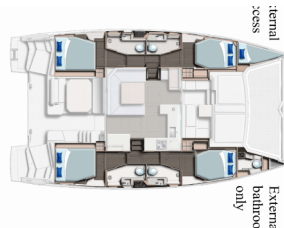

Conviva Maris D.O.O. • Paraćeva 8 • 21000 Split • Croatia

Phone: +385 91 300 2377

E-mail: info@croatia-holidays-charter.com

Web: www.croatia-holidays-charter.com