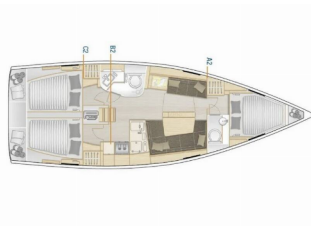

<b>Yacht Base</b>	Lefkas Main Port, Greece
<b>Yacht ID</b>	6519
<b>Yacht Brands</b>	Hanse Yachts
<b>Yacht Name</b>	Medusa III
<b>Production Year</b>	2022
<b>Length</b>	11.40 M
<b>Cabins</b>	3
<b>Berths</b>	6 + 1
<b>Max Persons</b>	7
<b>WC</b>	2

**COMFORT:** Bed linen

**DECK:** Bathing platform, Bimini top, Bosun's chair (Safe seat) (boatswain's chair), Cockpit table, Cockpit/stern, outside shower, Dinghy with outboard engine, Electric anchor windlass, Sprayhood, Teak cockpit