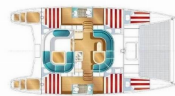

<b>Yacht Base</b>	ACI Marina Split, Croatia
<b>Yacht ID</b>	65
<b>Yacht Brands</b>	Nautitech
<b>Yacht Name</b>	Rapido
<b>Production Year</b>	2008
<b>Length</b>	11.98 M
<b>Cabins</b>	4 + 2
<b>Berths</b>	8 + 2
<b>WC</b>	2

**COMFORT:** Cockpit cushions

**DECK:** Anchor with chain, Boat hook, Cockpit table, Cockpit/stern, outside shower, Deck brush, Dinghy, Dinghy (byboat) pump, Electric anchor windlass, Fenders, Gangway, Hard Top Bimini, Main Deck Compass, Mooring ropes, Spare anchor (Reserve, Auxiliary anchor), Water hose