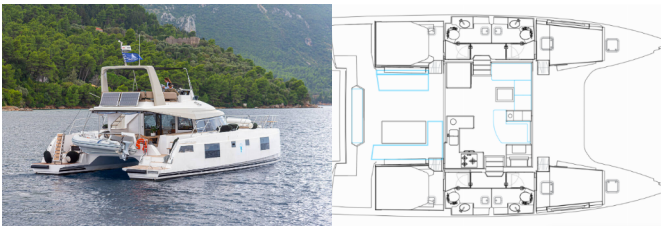

NAUTITECH 47 POWER

AG Princess (2019)

Conviva Maris D.O.O. • Paraćeva 8 • 21000 Split • Croatia

Phone: +385 91 300 2377

E-mail: info@croatia-holidays-charter.com

Web: www.croatia-holidays-charter.com

Yacht Base	Lefkas Main Port, Greece
Yacht ID	6466
Yacht Brands	Bavaria
Yacht Name	AG Princess
Production Year	2019
Length	14.23 M
Cabins	4 + 2
Berths	8 + 2
Max Persons	10
WC	4 + 1

COMFORT: Cockpit cushions, Fly deck with cushions and mattresses, Mosquito nets, Outside cushions, Sun mattresses

DECK: Additional operation system of the windlass at the helmstand, Bosun's chair (Safe seat) (boatswain's chair), Cockpit table, Cockpit/stern, outside shower, Davit, Electric anchor windlass, Fenders, Flybridge, Forward lounge area, LED outdoor ambiance lights, Mooring ropes, Remote control for anchor winch with chain counter at helm, Teak cockpit