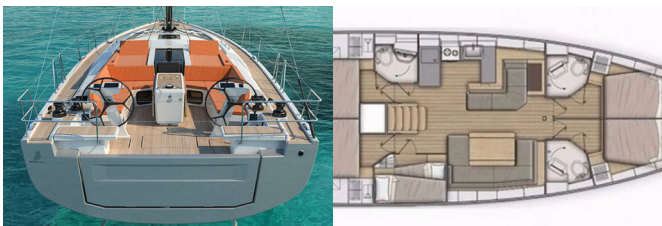

OCEANIS 51.1

Retsina (2020)

Conviva Maris D.O.O. • Paraćeva 8 • 21000 Split • Croatia

Phone: +385 91 300 2377

E-mail: info@croatia-holidays-charter.com

Web: www.croatia-holidays-charter.com

Yacht Base	Lefkas Main Port, Greece
Yacht ID	6461
Yacht Brands	Beneteau
Yacht Name	Retsina
Production Year	2020
Length	15.94 M
Cabins	5 + 1
Berths	10 + 1 + 1
Max Persons	12
WC	3 + 1

COMFORT: Blankets, Pillows, Towels

DECK: Bathing platform, Bimini top, Bosun's chair (Safe seat) (boatswain's chair), Cockpit/stern, outside shower, Dinghy

ENTERTAINMENT: Bluetooth player, Indoor speakers, Outdoor speakers, Snorkeling equipment

GALLEY: Coffee machine, Kitchen utensils (Galley equipment, cutlery), Oven, Refrigerator, Sink, Stove

INTERIOR: Electric toilet, Inside shower

NAVIGATION: Autopilot, Bow thruster, GPS chart plotter - cockpit, Radar reflector

SAFETY: Distress flare box, Fire extinguisher, First aid kit, Fog horn, Life belts (Safety harness), Life jackets, Liferaft, Set of tools

SAILS: Electric winch

YACHT ELECTRICS: Air Conditioning, Generator, Inverter, Solar panels