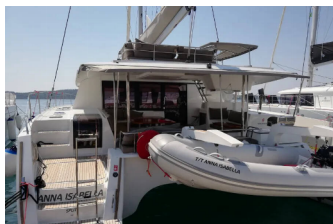

Yacht Base	Seychelles, Eden Island Marina, Seychelles
Yacht ID	6444
Yacht Brands	Fountaine Pajot
Yacht Name	Anna Isabella
Production Year	2019
Length	14.98 M
Cabins	5 + 1
Berths	10 + 2
WC	6

COMFORT: Bedlinen and towels, Cockpit cushions

DECK: Anchor with chain, Boat hook, Cockpit fridge, Cockpit light, Cockpit table, Cockpit/stern, outside shower, Dinghy, Electric anchor windlass, Fenders, Grill/Barbecue/Plancha, Hard Top Bimini, Jerry cans for diesel, Outboard engine, Sun deck, Swimming ladder, Teak cockpit