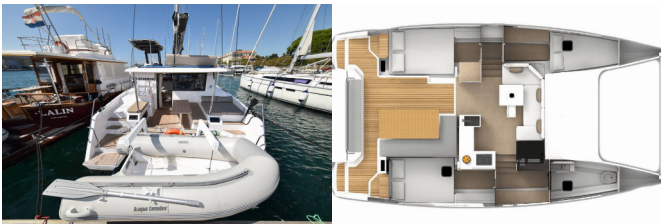

<b>Yacht Base</b>	Marina Zadar (ex. Tankercomerc), Croatia
<b>Yacht ID</b>	6383
<b>Yacht Brands</b>	Aventura Catamarans
<b>Yacht Name</b>	Lauremi
<b>Production Year</b>	2020
<b>Length</b>	9.98 M
<b>Cabins</b>	3
<b>Berths</b>	6
<b>WC</b>	1

**DECK:** Anchor with chain, Anchor with rope, Bilge pump - Mechanic, Bimini top, Boat hook, Bosun's chair (Safe seat) (boatswain's chair), Cockpit light, Cockpit/stern, outside shower, Dinghy, Electric anchor windlass, Fenders, Jerry cans for diesel, Mooring ropes, Sprayhood, Teak cockpit, Water hose

**SAILS:** Electric winch

**YACHT ELECTRICS:** Battery charger, Bilge pump - Electric, Shore connection 220 V, Shore power cable