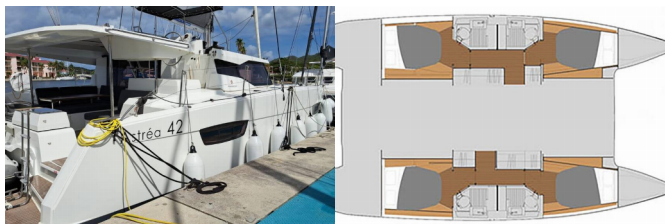

Web: [www.croatia-holidays-charter.com](http://www.croatia-holidays-charter.com)

<b>Yacht Base</b>	Corsica, Propriano, France
<b>Yacht ID</b>	6304
<b>Yacht Brands</b>	Fountain Pajot
<b>Yacht Name</b>	Marguerite
<b>Production Year</b>	2023
<b>Length</b>	12.58 M
<b>Cabins</b>	4 + 2
<b>Berths</b>	8 + 2
<b>WC</b>	4

**COMFORT:** Cockpit cushions

**DECK:** Anchor, Bathing platform, Bimini top, Cockpit/stern, outside shower, Deck brush, Dinghy, Electric anchor windlass, Fenders, Plastic bucket, Sprayhood, Teak cockpit