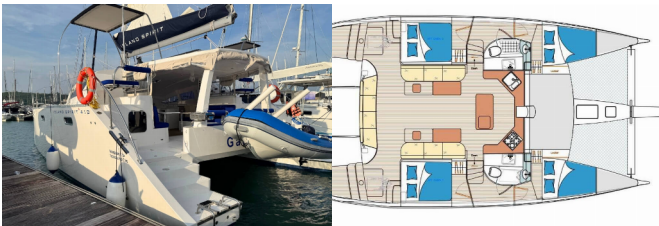

ISLAND SPIRIT 410

Gauthai (2025)

Conviva Maris D.O.O. • Paraćeva 8 • 21000 Split • Croatia

Phone: +385 91 300 2377

E-mail: info@croatia-holidays-charter.com

Web: www.croatia-holidays-charter.com

Yacht Base	Phuket, Yacht Haven Marina, Thailand
Yacht ID	6281
Yacht Brands	Island Spirit Yachts
Yacht Name	Gauthai
Production Year	2025
Length	12.63 M
Cabins	4
Berths	8 + 1
Max Persons	9
WC	2

COMFORT: Bed linen, Cockpit cushions, Pillows, Sheets, Shower towels, Towels

DECK: Anchor claw, Anchor line, Anchor with chain, Bilge pump - Mechanic, Bimini top, Boat hook, Davit, Deck brush, Dinghy, Electric anchor windlass, Fenders, Fuel funnel, Impeller, V-belt, oilfilter, Jerry cans for fuel, Mooring ropes, Outboard engine, Plastic bucket, Reserve motor oil, Spare anchor (Reserve, Auxiliary anchor), Swimming ladder, Winch handles