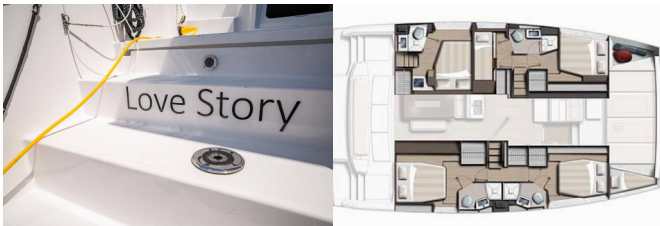

BALI 4.6

Love Story (2025)

Conviva Maris D.O.O. • Paraćeva 8 • 21000 Split • Croatia

Phone: +385 91 300 2377

E-mail: info@croatia-holidays-charter.com

Web: www.croatia-holidays-charter.com

Yacht Base	Marina Pirovac, Croatia
Yacht ID	6181
Yacht Brands	Catana
Yacht Name	Love Story
Production Year	2025
Length	14.28 M
Cabins	5 + 1
Berths	10
Max Persons	12
WC	4

COMFORT: Fly deck with cushions and mattresses, Forward cockpit cushions, Helmstation seat cushions

DECK: Anchor with chain, Cockpit table, Cockpit/stern, outside shower, Davit, Electric anchor windlass, Forward cockpit, Hard Top Bimini, Remote control for anchor winch with chain counter at helm, Spring cleats, Swimming ladder

ENTERTAINMENT: Fusion radio, Minibar

GALLEY: Electric hob for cooking, Ice maker, Oven, Refrigerator, Water pump

INTERIOR: Electric fans, Electric toilet, Indirect lighting in cabins and salon, Salon table

NAVIGATION: AIS, Autopilot, GPS chart plotter

SAFETY: Safety equipment, VHF radio

SAILS: Electric genoa winch, Electric main sail winch, Lazy bag, Lazy jacks

YACHT ELECTRICS: Air Conditioning, Battery charger, Generator, Inverter, Service batteries