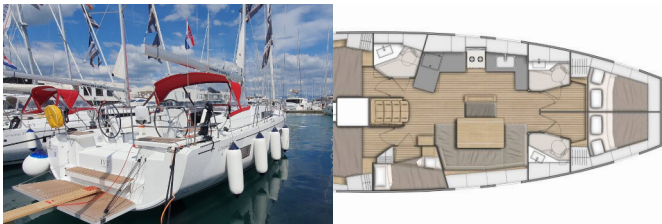

|                        |                           |
|------------------------|---------------------------|
| <b>Yacht Base</b>      | ACI Marina Split, Croatia |
| <b>Yacht ID</b>        | 6158                      |
| <b>Yacht Brands</b>    | Beneteau                  |
| <b>Yacht Name</b>      | Ivy                       |
| <b>Production Year</b> | 2024                      |
| <b>Length</b>          | 14.60 M                   |
| <b>Cabins</b>          | 5                         |
| <b>Berths</b>          | 10 + 2                    |
| <b>WC</b>              | 3                         |

**COMFORT:** Bed linen, Cockpit cushions, Mosquito nets, Towels

**DECK:** Anchor, Bathing platform, Bilge pump - Mechanic, Bimini top, Boat hook, Bosun's chair (Safe seat) (boatswain's chair), Cockpit table, Cockpit/stern, outside shower, Dinghy, Electric anchor windlass, Fenders, Gangway, Round/globular fender, Spare anchor (Reserve, Auxiliary anchor), Sprayhood