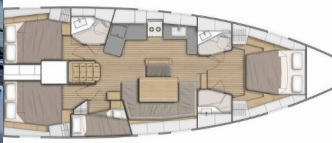

Yacht Base	ACI Marina Split, Croatia
Yacht ID	6153
Yacht Brands	Beneteau
Yacht Name	Olma
Production Year	2024
Length	14.60 M
Cabins	4
Berths	8 + 2
Max Persons	10
WC	2

COMFORT: Bed linen, Cockpit cushions, Mosquito nets, Towels

DECK: Anchor, Bathing platform, Bilge pump - Mechanic, Bimini top, Boat hook, Bosun's chair (Safe seat) (boatswain's chair), Cockpit table, Cockpit/stern, outside shower, Dinghy, Electric anchor windlass, Fenders, Gangway, Sprayhood