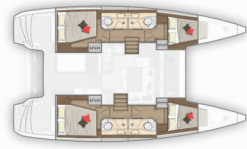

Conviva Maris D.O.O. • Paraćeva 8 • 21000 Split • Croatia

Phone: +385 91 300 2377

E-mail: info@croatia-holidays-charter.com

Web: www.croatia-holidays-charter.com