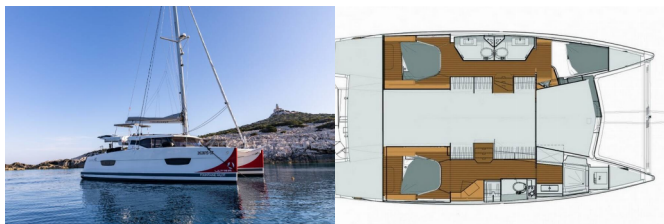

FOUNTAINÉ PAJOT LUCIA 40

Nala (2019)

Conviva Maris D.O.O. • Paraćeva 8 • 21000 Split • Croatia

Phone: +385 91 300 2377

E-mail: info@croatia-holidays-charter.com

Web: www.croatia-holidays-charter.com

Yacht Base	Trogir, Yachtclub Seget (Marina Baotić), Croatia
Yacht ID	6114
Yacht Brands	Fountaine Pajot
Yacht Name	Nala
Production Year	2019
Length	11.73 M
Cabins	3
Berths	6
Max Persons	8
WC	3

COMFORT: Beach towel, Bed linen, Cockpit cushions, Towels

DECK: Bilge pump - Mechanic, Bimini top, Boat hook, Bosun's chair (Safe seat) (boatswain's chair), Cockpit fridge, Cockpit table, Cockpit/stern, outside shower, Courtesy LED lights all over deck including stern immersed courtesy LED, Davit, Dinghy with outboard engine, Electric anchor windlass, Fenders, Gangway, Outboard engine, Round/globular fender, Spare anchor (Reserve, Auxiliary anchor), Sprayhood, Sun tent/cover

ENTERTAINMENT: CD player, Outdoor speakers, Radio with USB, Snorkeling equipment, Stand up paddle (SUP) - FREE, TV, Wi-Fi Internet

GALLEY: Freezer, Gas bottles, Hot water, Kitchen utensils (Galley equipment, cutlery), Microwave, Nescaffe Dolce Gusto Coffee Maker, Refrigerator, Stove, Water pump

INTERIOR: Electric fans in cabins, Electric toilet, LED interior lights, Washing machine

NAVIGATION: AIS, Autopilot, Binoculars, Compass, GPS chart plotter, GPS chart plotter - cockpit, Navigation (Nautical) charts and nautical guide, Navigation set, Pilot book, Radar, Wind instrument/Anemometer

SAFETY: Black Water Tank, Distress signals, Emergency tiller, Fire axe, Fire extinguisher, First aid kit, Floating light, Fog horn, Life belts (Safety harness), Life jackets, Liferaft, VHF radio

SAILS: Electric main sail winch, Lazy bag

YACHT ELECTRICS: 12V Socket, Air Conditioning, Batteries, Battery charger, Bilge pump - Electric, Converter 220V/12V, Generator, Heating, Inverter, Shore connection 220 V, Solar panels, Watermaker - desalinator