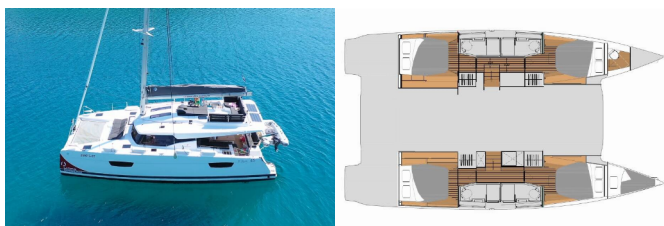

FONTAINE PAJOT ELBA 45

Summer Flow (2023)

Conviva Maris D.O.O. • Paraćeva 8 • 21000 Split • Croatia

Phone: +385 91 300 2377

E-mail: info@croatia-holidays-charter.com

Web: www.croatia-holidays-charter.com

Yacht Base	Trogir, Yachtclub Seget (Marina Baotić), Croatia
Yacht ID	6110
Yacht Brands	Fountaine Pajot
Yacht Name	Summer Flow
Production Year	2023
Length	13.45 M
Cabins	4 + 1
Berths	8 + 2 + 1
Max Persons	11
WC	4 + 1

COMFORT: Bed linen, Cockpit cushions, Towels

DECK: Anchor with chain, Bilge pump - Mechanic, Bimini top, Boat hook, Bosun's chair (Safe seat) (boatswain's chair), Cockpit table, Cockpit/stern, outside shower, Davit, Dinghy, Electric anchor windlass, Fenders, Gangway, Grill/Barbecue/Plancha, Outboard engine, Round/globular fender, Spare anchor (Reserve, Auxiliary anchor), Teak cockpit