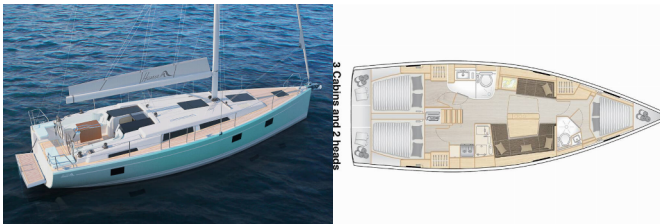

HANSE 418

Eleni (2025)

Conviva Maris D.O.O. • Paraćeva 8 • 21000 Split • Croatia

Phone: +385 91 300 2377

E-mail: info@croatia-holidays-charter.com

Web: www.croatia-holidays-charter.com

Yacht Base	Corfu, Gouvia Marina, Greece
Yacht ID	5874
Yacht Brands	Hanse Yachts
Yacht Name	Eleni
Production Year	2025
Length	12.40 M
Cabins	3
Berths	6 + 2
WC	2

COMFORT: Bed linen, Cockpit cushions, Towels

DECK: Bimini top, Cockpit table, Cockpit/stern, outside shower, Dinghy, Electric anchor windlass, Gangway, Outboard engine, Sprayhood, Swimming ladder, Teak cockpit