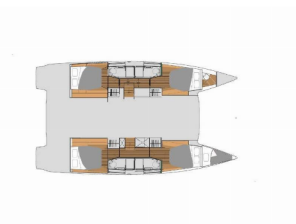

Conviva Maris D.O.O. • Paraćeva 8 • 21000 Split • Croatia

Phone: +385 91 300 2377

E-mail: info@croatia-holidays-charter.com

Web: www.croatia-holidays-charter.com