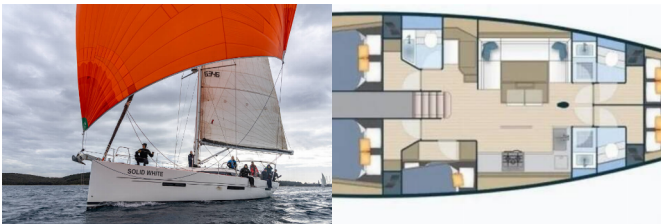

**Yacht Base** Pula, Marina Polesana, Croatia

**Yacht ID** 5857

**Yacht Brands** More Boats

**Yacht Name** Solid White

**Production Year** 2017

**Length** 16.70 M

**Cabins** 5 + 1

**Berths** 10 + 2

**WC** 3 + 1

**COMFORT:** Blankets, Cockpit cushions, Pillows, Sundeck cushions

**DECK:** Bathing platform, Bimini top, Cockpit table, Cockpit/stern, outside shower, Dinghy, Electric anchor windlass, Gangway, Sprayhood, Teak cockpit