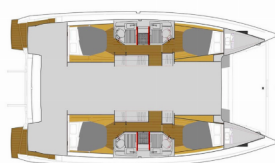

Conviva Maris D.O.O. • Paraćeva 8 • 21000 Split • Croatia

Phone: +385 91 300 2377

E-mail: info@croatia-holidays-charter.com

Web: www.croatia-holidays-charter.com