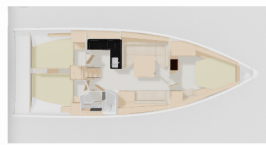

Conviva Maris D.O.O. • Paraćeva 8 • 21000 Split • Croatia

Phone: +385 91 300 2377

E-mail: info@croatia-holidays-charter.com

Web: www.croatia-holidays-charter.com