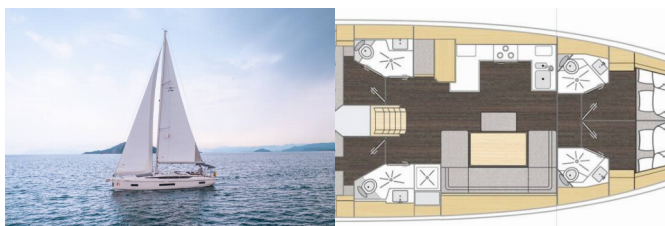

BAVARIA C46

Kybele (2025)

Conviva Maris D.O.O. • Paraćeva 8 • 21000 Split • Croatia

Phone: +385 91 300 2377

E-mail: info@croatia-holidays-charter.com

Web: www.croatia-holidays-charter.com

Yacht Base	Fethiye, Yacht Classic Hotel Marina, Turkey
Yacht ID	5776
Yacht Brands	Bavaria
Yacht Name	Kybele
Production Year	2025
Length	14.50 M
Cabins	4
Berths	8
Max Persons	8
WC	4

COMFORT: Bed linen, Cockpit cushions, Pillows, Towels

DECK: Anchor Delta, Anchor with chain, Bimini top, Bosun's chair (Safe seat) (boatswain's chair), Cockpit/stern, outside shower, Dinghy, Electric anchor windlass, Fenders, Folding cockpit table, Gangway, Impeller, Mooring ropes, Oil filter, Plastic bucket, Sprayhood, Swimming ladder, Teak cockpit, Water hose, Winch handles