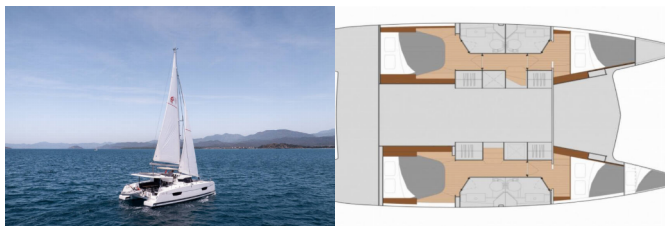

FONTAINE PAJOT ISLA 40

Portofino (2025)

Conviva Maris D.O.O. • Paraćeva 8 • 21000 Split • Croatia

Phone: +385 91 300 2377

E-mail: info@croatia-holidays-charter.com

Web: www.croatia-holidays-charter.com

Yacht Base	Fethiye, Yacht Classic Hotel Marina, Turkey
Yacht ID	5775
Yacht Brands	Fountaine Pajot
Yacht Name	Portofino
Production Year	2025
Length	11.93 M
Cabins	4
Berths	8 + 1
Max Persons	9
WC	4

COMFORT: Bed linen, Cockpit cushions, Pillows, Towels

DECK: Anchor Delta, Anchor with chain, Bathing platform, Bosun's chair (Safe seat) (boatswain's chair), Cockpit/stern, outside shower, Dinghy, Electric anchor windlass, Fenders, Gangway, Impeller, Mooring Cleats, Mooring ropes, Oil filter, Plastic bucket, Sponge, Swimming ladder, Teak cockpit, Water hose, Winch handles