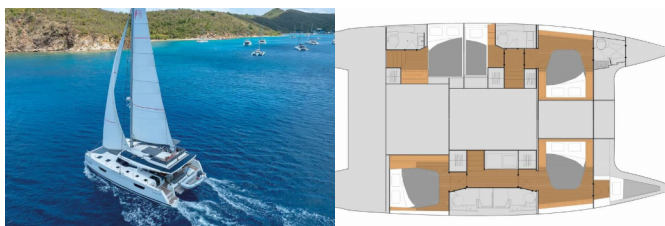

FOUNTAINE PAJOT TANNA 47

Blue Angel (2025)

Conviva Maris D.O.O. • Paraćeva 8 • 21000 Split • Croatia

Phone: +385 91 300 2377

E-mail: info@croatia-holidays-charter.com

Web: www.croatia-holidays-charter.com

DECK: Cockpit fridge, Cockpit/stern, outside shower, Davit, Electric anchor windlass, Fenders, Mooring Cleats, Mooring ropes

ENTERTAINMENT: FUSION sound system

GALLEY: Freezer, Water pump

INTERIOR: Ambiental lighting, Convertible table in salon, Curtains, Electric fans, Electric toilet

NAVIGATION: AIS, Autopilot, GPS chart plotter, Wind/speed/depth instruments

SAFETY: VHF radio

SAILS: Electric halyard winch, Lazy bag, Lazy jacks

YACHT ELECTRICS: 12V Socket, 220V socket, Air Conditioning, Battery charger, Bilge pump - Electric, Generator, Inverter, Service batteries, Solar panels, Watermaker - desalinator

Yacht Base Fethiye, Yacht Classic Hotel Marina, Turkey

Yacht ID 5736

Yacht Brands Fountaine Pajot

Yacht Name Blue Angel

Production Year 2025

Length 13.94 M

Cabins 5 + 1

Berths 10 + 1

WC 6