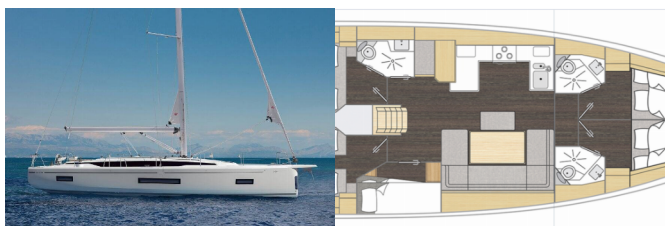

BAVARIA C46

Rib Eye (2025)

Conviva Maris D.O.O. • Paraćeva 8 • 21000 Split • Croatia

Phone: +385 91 300 2377

E-mail: info@croatia-holidays-charter.com

Web: www.croatia-holidays-charter.com

Yacht Base	Marina Mandalina, Sibenik, Croatia
Yacht ID	5646
Yacht Brands	Bavaria
Yacht Name	Rib Eye
Production Year	2025
Length	14.50 M
Cabins	5
Berths	10 + 2
Max Persons	12
WC	3

DECK: Anchor winch remote control, Bimini top, Cockpit fridge, Cockpit grill, Cockpit light, Cockpit/stern, outside shower, Dinghy, Electric anchor windlass, Folding cockpit table, Hydraulic lifting swimming platform, Lowerable cockpit table, Sprayhood, Teak cockpit

ENTERTAINMENT: FUSION sound system, Outdoor speakers, TV

GALLEY: Hot water, Refrigerator

INTERIOR: Indirect lighting in cabins and salon

NAVIGATION: Autopilot, Bow thruster, Depthsounder, GPS chart plotter – cockpit, Speedometer (Speed log), Wind instrument/Anemometer, Wind/speed/depth instruments