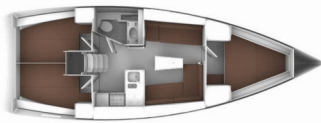

Conviva Maris D.O.O. • Paraćeva 8 • 21000 Split • Croatia

Phone: +385 91 300 2377

E-mail: info@croatia-holidays-charter.com

Web: www.croatia-holidays-charter.com