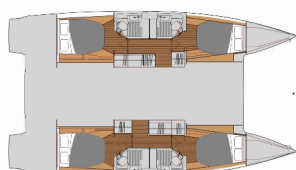

Conviva Maris D.O.O. • Paraćeva 8 • 21000 Split • Croatia

Phone: +385 91 300 2377

E-mail: info@croatia-holidays-charter.com

Web: www.croatia-holidays-charter.com