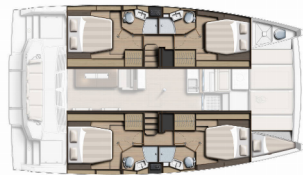

BALI 4.4

Voyager (2025)

Conviva Maris D.O.O. • Paraćeva 8 • 21000 Split • Croatia

Phone: +385 91 300 2377

E-mail: info@croatia-holidays-charter.com

Web: www.croatia-holidays-charter.com

Yacht Base	Trogir, Yachtclub Seget (Marina Baotić), Croatia
Yacht ID	5597
Yacht Brands	Catana
Yacht Name	Voyager
Production Year	2025
Length	13.50 M
Cabins	4 + 1
Berths	8 + 2 + 1
Max Persons	11
WC	4 + 1

COMFORT: Bed linen, Cockpit cushions, Sundeck cushions

DECK: Bathing platform, Bimini top, Cockpit table, Cockpit/stern, outside shower, Dinghy, Fly sunbathing area, Forward cockpit, Grill/Barbecue/Plancha, Teak cockpit