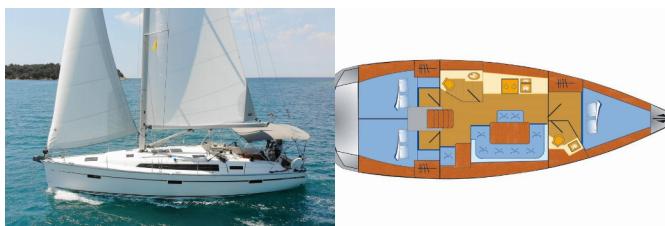

<b>Yacht Base</b>	Marina Tehnomont Veruda, Pula, Croatia
<b>Yacht ID</b>	559
<b>Yacht Brands</b>	Bavaria
<b>Yacht Name</b>	Raven
<b>Production Year</b>	2016
<b>Length</b>	12.35 M
<b>Cabins</b>	3
<b>Berths</b>	6 + 1
<b>Max Persons</b>	7
<b>WC</b>	2

**COMFORT:** Blankets, Cockpit cushions

**DECK:** Bilge pump - Mechanic, Bimini top, Boat hook, Cockpit table, Cockpit/stern, outside shower, Electric anchor windlass, Fenders, Gangway, Main anchor, Mooring ropes, Round/globular fender, Spare anchor (Reserve, Auxiliary anchor), Sprayhood, Swimming ladder, Teak cockpit, Water hose, Winch handles