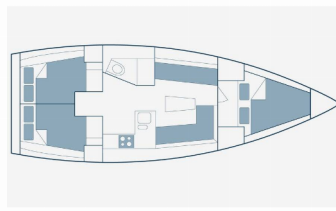

BAVARIA CRUISER 37

Mapalimi (2017)

Conviva Maris D.O.O. • Paraćeva 8 • 21000 Split • Croatia

Phone: +385 91 300 2377

E-mail: info@croatia-holidays-charter.com

Web: www.croatia-holidays-charter.com

DECK: Bimini top, Cockpit/stern, outside shower, Dinghy, Electric anchor windlass, Sprayhood

Yacht Base Marina Mandalina, Sibenik, Croatia

Yacht ID 5535

Yacht Brands Bavaria

Yacht Name Mapalimi

Production Year 2017

Length 11.30 M

Cabins 3

Berths 6 + 2