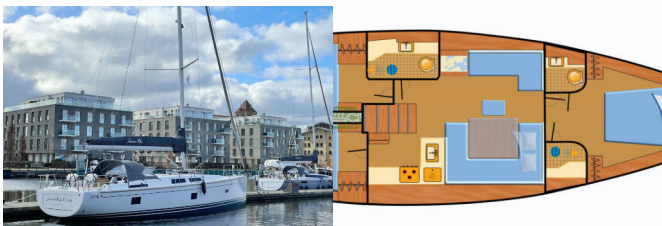

HANSE 458

Namaka Elua (2023)

Conviva Maris D.O.O. • Paraćeva 8 • 21000 Split • Croatia

Phone: +385 91 300 2377

E-mail: info@croatia-holidays-charter.com

Web: www.croatia-holidays-charter.com

Yacht Base	Palma De Mallorca, Marina Naviera Balear, Spain
Yacht ID	5531
Yacht Brands	Hanse Yachts
Yacht Name	Namaka Elua
Production Year	2023
Length	14.04 M
Cabins	3
Berths	6 + 2
Max Persons	8
WC	2

ADDITIONAL: Flag

COMFORT: Cockpit cushions

DECK: Anchor light, Anchor with chain, Bathing platform, Bimini top, Boat hook, Bosun's chair (Safe seat) (boatswain's chair), Cockpit table, Cockpit/stern, outside shower, Davit, Deck brush, Dinghy, Electric anchor windlass, Fenders, Gangway, Jerry cans for diesel, Mooring ropes, Plastic bucket, Spare anchor (Reserve, Auxiliary anchor), Sprayhood, Swimming ladder, Teak cockpit

SAILS: Lazy bag, Lazy jacks, Spinnaker pole, Winch

YACHT ELECTRICS: 12V Socket, 220V socket, Bilge pump - Electric, Converter 230V/12V, Heating, Shore power cable

PRICE AND AVAILABILITY

Hanse 458 Namaka Elua (2023)